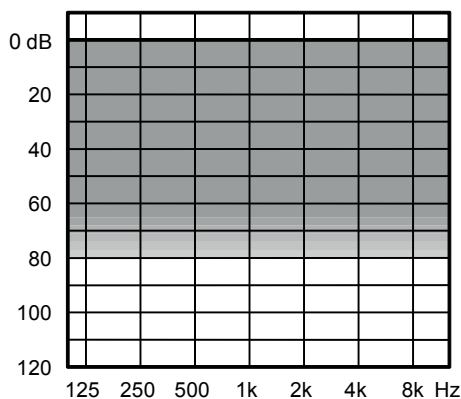

WIDEX MOMENT™ RIC 312 D WITH S-RECEIVER

The WIDEX RIC 312 D is part of the WIDEX MOMENT™ family. Built around the WIDEX MOMENT™ platform to deliver better sound via TruAcoustics™ and the revolutionary Widex PureSound™ paradigm and all on a brand-new chip with greater connectivity.

Fitting RIC 312 D is easier than ever before, thanks to TruAcoustics™ giving a more powerful personalised sound. The WIDEX RIC 312 D overcomes the challenges of fitting open/vented fits for mild-to-moderate hearing loss with the Widex PureSound™ paradigm.

- Direct wireless mobile connectivity (2.4 GHz)
- Multiple wireless connectivity via WidexLink technology and TONELINK App
- Compatible with the DEX assistive listening devices
- 4 performance levels: 440/330/220/110
- Uses an S-receiver
- Uses a size 312 battery
- Compatible with TV PLAY
- Protection class IP68
- Minimal to severe hearing loss

SUGGESTED FITTING RANGE

STANDARD TECHNOLOGY

- WIDEX MOMENT™ platform with Personal Gain Integrator and ZeroDelay™ Technology
- Widex PureSound™ — new paradigm in sound processing
- TruAcoustics™ for improved sound and fitting

KEY FEATURES	440	330	220	110
Performance	*****	*****	****	**
Processing and fine-tuning channels	15	12	10	6
Widex PureSound™ with ZeroDelay™ Technology	•	•	•	•
TruAcoustics™ with Personal Gain Integrator	•	•	•	•

CONNECTIVITY

2.4 GHz control (Android and iOS)	•	•	•	•
2.4 GHz audio streaming (iOS)*	•	•	•	•
WidexLink to DEX assistive listening devices**	•	•	•	•
Telecoil	•	•	•	•

APPS FOR iOS AND ANDROID

MOMENT App with SoundSense Learn	•	•	•	
MOMENT App	•	•	•	•
TONELINK App	•	•	•	•
COM-DEX App	•	•	•	•

FEATURES

Adaptation manager	•	•	•	•
Fluid Sound Analyser (sound classes)	11 (IE)	7 (IE)	4	3
Programs	5	4	3	3
Smartwind Manager	•			
High-frequency boost	•			
Speech Enhancer RT	RT/IE	IE		
Digital Pinna	•	•		
HD Locator	•	•	•	
TruSound Softener	•	•	•	
SoundSense Adapt	•	•	•	
Preference Control	•	•	•	•
Programmable Push Button***	•	•	•	•
Soft-level noise reduction	•	•	•	•
Noise Reduction	•	•	•	•
ZEN IE	•	•	•	•
Audibility Extender	•	•	•	•

*Ready for direct Android streaming. **Also includes DEX assistive listening devices: TV-DEX, COM-DEX, RC-DEX, FM+ DEX, TV-PLAY. ***Programmable: As a program button and an on/off switch, As a sound adjustment button and an on/off switch, As a dedicated on/off switch.

For information regarding which devices WIDEX MOMENT, direct streaming, is compatible with, please go to: global.widex.com/compatibility