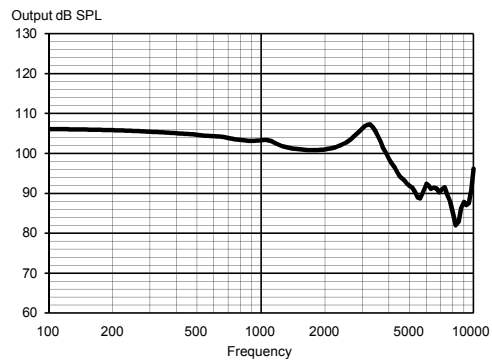

MAXIMUM OUTPUT - 2CC COUPLER