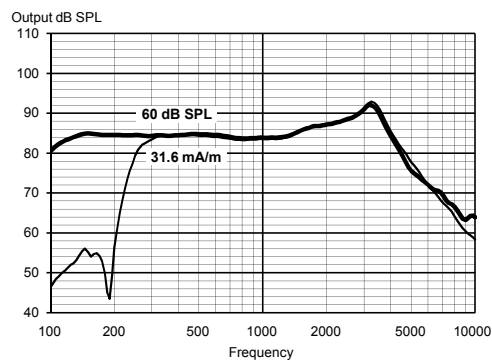

For information regarding which devices WIDEX MOMENT, direct streaming, is compatible with, please go to: global.widex.com/compatibility

MAXIMUM OUTPUT - EAR SIMULATOR

MAXIMUM OUTPUT - 2CC COUPLER

OUTPUT - EAR SIMULATOR

OUTPUT - 2CC COUPLER

Technical data:

Typical data obtained through standard pure tone measurements. Hearing aid set to Compass Reference Test Gain, unless stated otherwise. Measured using a standard ITE coupler without wax guard. For further information, please contact Widex at global.widex.com.