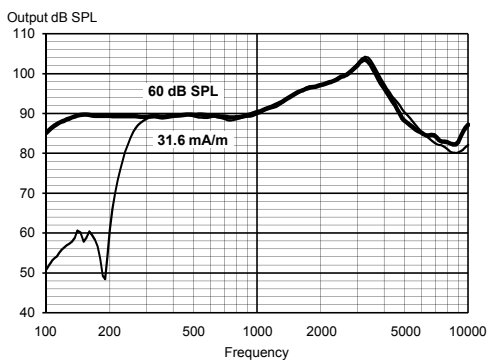

For information regarding which devices WIDEX MOMENT, direct streaming, is compatible with, please go to: global.widex.com/compatibility

MAXIMUM OUTPUT - EAR SIMULATOR

MAXIMUM OUTPUT - 2CC COUPLER

OUTPUT - EAR SIMULATOR

OUTPUT - 2CC COUPLER

Technical data:

Typical data obtained through standard pure tone measurements. Hearing aid set to Compass Reference Test Gain, unless stated otherwise. Measured using a standard ITE coupler without wax guard. For further information, please contact Widex at global.widex.com.