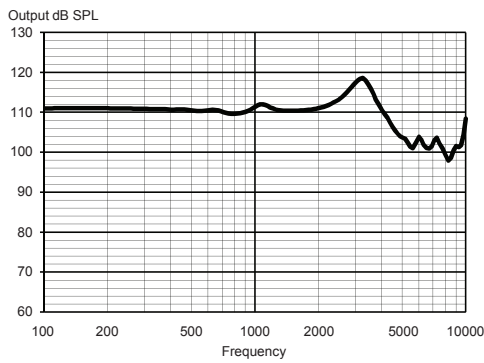

MAXIMUM OUTPUT - EAR SIMULATOR