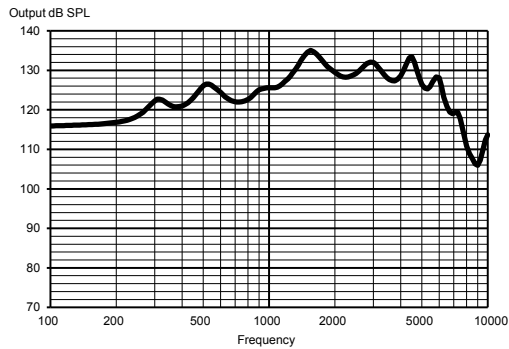

TECHNICAL DATA

		EAR SIMULATOR IEC 60118-0:1983, + A1:1994	2CC COUPLER IEC 60118-0:2015, ANSI S3.22-2014
OSPL90	1600 Hz Peak Average	135 dB SPL 135 dB SPL 127 dB SPL	129 dB SPL 130 dB SPL 123 dB SPL
Acoustic output (Input 60 dB SPL)	1600 Hz Peak Average	116 dB SPL 120 dB SPL 104 dB SPL	110 dB SPL 112 dB SPL 106 dB SPL
Full-on gain (Input 50 dB SPL)	1600 Hz Peak Average	63 dB SPL 64 dB SPL 58 dB SPL	56 dB SPL 59 dB SPL 54 dB SPL
Acoustic Frequency range		100 Hz - 8450 Hz	100 Hz - 7750 Hz
Harmonic distortion (Input 70 dB SPL)	500 Hz 800 Hz 1600 Hz	<3% <2% <2%	<3% <2% <2%
Equivalent input noise		18 dB SPL	19 dB SPL
Battery current (stand by)		1.06 mA	1.06 mA
Battery current		1.11 mA	1.20 mA
Battery life / hours (Type 312 Zn-Air, 170 mAh)*		155 h	140 h
Mobile phone immunity (IEC 60118-13:2016, ANSI C63.19:2011)		IRIL: -35/-31/-9 dB SPL	U-rating: M4

*Battery life in real-life situations depends among other things on the hearing aid features used, streaming time, and the quality of the battery used.

MAXIMUM OUTPUT - EAR SIMULATOR