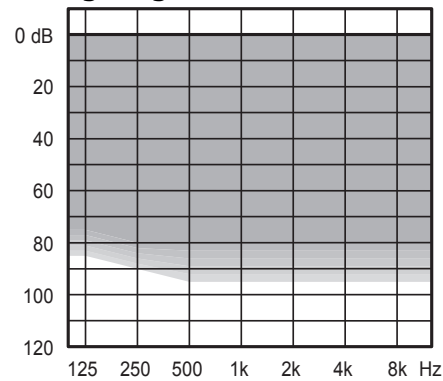

Mojo BTE 312

Minimal to severe-to-profound hearing losses
M7/M6/M5/M4/M3/M2/M1

Fitting range

Key Features	M7	M6	M5	M4	M3	M2	M1
Processing and fine-tuning channels	15	12	10	6	6	4	4
In-situ Sound Optimisation	•	•	•	•	•	•	•
Experience Level Manager	•	•	•	•	•	•	Manual
Programs	5	4	3	3	3	3	3
Automatic Adaptive Directionality channels	15	12	10	6	6	4	Front/Omni
Volume Control II*	•	•	•	•	•	•	•
Programmable Push Button**	•	•	•	•	•	•	•
Ambient Noise Rejection II	•	•	•	•	•	•	•
Noise reduction	•	•	•	•	•	Minimal	Minimal
Preference Log	•	•	•	•	•	•	•
Linked ZEN	•	•	•	•	•	•	
Linear Frequency Transposition	•	•	•	•	•		
Acoustic Situation Technology	11 (Linked)	7 (Linked)	4	3			
Impulse Noise Rejection II	•	•	•				
Automatic Adaptive Directionality	•	•	•				
Speech Enhancer II	II/Linked	Linked					
Real Ear Effect	•	•					
Wind Noise Control II	•						
High-frequency boost	•						
Connectivity							
DEX assistive listening device compatibility	•	•	•	•	•	•	
Accessories							
Acoustic remote control App	•	•	•	•	•	•	
COM-DEX App	•	•	•	•	•	•	

*Via DEX or app **Programmable: Volume control II, program shift or a combination of the two

Colours

114/Honey Blonde, 115/Chestnut Brown, 118/Tech Black, 119/Silver Grey, 120/Golden Brown, 121/Titanium Grey, 123/Autumn Beige