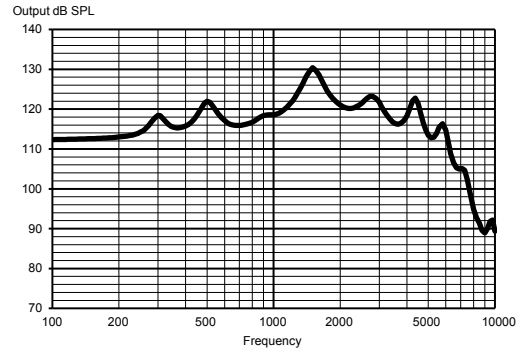

*Via DEX or app **Programmable: Volume control II, program shift or a combination of the two

Colours

114/Honey Blonde, 115/Chestnut Brown, 118/Tech Black, 119/Silver Grey, 120/Golden Brown, 121/Titanium Grey, 123/Autumn Beige

TECHNICAL DATA

		EAR SIMULATOR IEC 60118-0:1983, + A1:1994	2CC COUPLER IEC 60118-0:2015, ANSI S3.22-2014
OSPL90	1600 Hz Peak Average	135 dB SPL 135 dB SPL 127 dB SPL	129 dB SPL 130 dB SPL 123 dB SPL
Acoustic output (Input 60 dB SPL)	1600 Hz Peak Average	116 dB SPL 120 dB SPL 104 dB SPL	110 dB SPL 112 dB SPL 106 dB SPL
Full-on gain (Input 50 dB SPL)	1600 Hz Peak Average	63 dB SPL 64 dB SPL 58 dB SPL	56 dB SPL 59 dB SPL 54 dB SPL
Acoustic Frequency range		100 Hz - 8450 Hz	100 Hz - 7750 Hz
Harmonic distortion (Input 70 dB SPL)	500 Hz 800 Hz 1600 Hz	<3% <2% <2%	<3% <2% <2%
Equivalent input noise		18 dB SPL	19 dB SPL
Battery current (stand by)		1.06 mA	1.06 mA
Battery current		1.11 mA	1.20 mA
Battery life / hours (Type 312 Zn-Air, 170 mAh)*		155 h	140 h
Mobile phone immunity (IEC 60118-13:2016, ANSI C63.19:2011)		IRIL: -35/-31/-9 dB SPL	U-rating: M4

*Battery life in real-life situations depends among other things on the hearing aid features used, streaming time, and the quality of the battery used.

MAXIMUM OUTPUT - EAR SIMULATOR

MAXIMUM OUTPUT - 2CC COUPLER