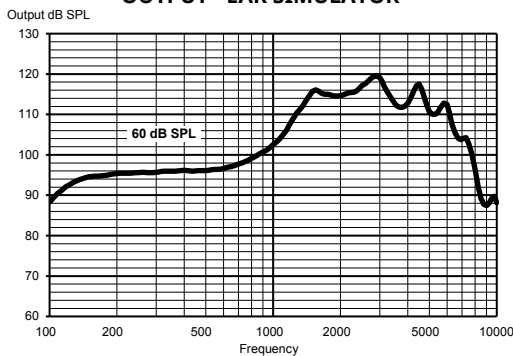

TECHNICAL DATA

		EAR SIMULATOR IEC 60118-0:1983, + A1:1994	2CC COUPLER IEC 60118-0:2015, ANSI S3.22-2014
OSPL90	1600 Hz Peak Average	135 dB SPL 135 dB SPL 127 dB SPL	129 dB SPL 130 dB SPL 123 dB SPL
Acoustic output (Input 60 dB SPL)	1600 Hz Peak Average	116 dB SPL 120 dB SPL 104 dB SPL	110 dB SPL 112 dB SPL 106 dB SPL
Full-on gain (Input 50 dB SPL)	1600 Hz Peak Average	63 dB SPL 64 dB SPL 58 dB SPL	56 dB SPL 59 dB SPL 54 dB SPL
Acoustic Frequency range		100 Hz - 8450 Hz	100 Hz - 7750 Hz
Harmonic distortion (Input 70 dB SPL)	500 Hz 800 Hz 1600 Hz	<3% <2% <2%	<3% <2% <2%
Equivalent input noise		18 dB SPL	19 dB SPL
Battery current (stand by)		1.06 mA	1.06 mA
Battery current		1.11 mA	1.20 mA
Battery life / hours (Type 312 Zn-Air, 170 mAh)*		155 h	140 h
Mobile phone immunity (IEC 60118-13:2016, ANSI C63.19:2011)		IRIL: -35/-31/-9 dB SPL	U-rating: M4

*Battery life in real-life situations depends among other things on the hearing aid features used, streaming time, and the quality of the battery used.

MAXIMUM OUTPUT - EAR SIMULATOR

MAXIMUM OUTPUT - 2CC COUPLER

OUTPUT - EAR SIMULATOR

OUTPUT - 2CC COUPLER