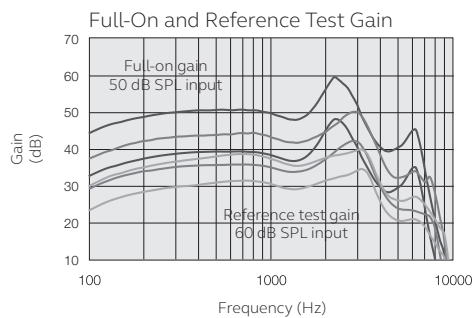

Technical Specifications

		LP	MP	HP	
		ANSI S3.22-2014 IEC 60118-0:2015 JIS C 5512: 2015 2cc coupler	ANSI S3.22-2014 IEC 60118-0:2015 JIS C 5512: 2015 2cc coupler	ANSI S3.22-2014 IEC 60118-0:2015 JIS C 5512: 2015 2cc coupler	
Reference test gain (60 dB SPL input)	HFA	31	37	41	dB
Full-on gain (50 dB SPL input)	Max. HFA	40 37	50 45	60 52	dB
Maximum output (90 dB SPL input)	Max. HFA	114 108	116 114	121 118	dB SPL
Total harmonic distortion	500 Hz	0.8	0.6	0.5	%
	800 Hz	1.0	0.5	0.7	
	1600 Hz	0.8	0.4	0.2	
	3200 Hz	0.2	0.3	0.2	
Equivalent input noise, w/o Noise reduction		23	23	22	dB SPL
1/3 Octave Equivalent input noise, w/o Noise reduction	1600 Hz	10	11	10	dB SPL
Frequency range IEC 60118-0: 2015		100-8810	100-8180	100-7210	Hz
Current Drain (Quiescent / Operating) (Battery type 10)		0.53 / 0.73	0.52 / 0.87	0.54 / 0.75	mA

■ LP ■ MP ■ HP

■ LP ■ MP ■ HP

Patents pending.

All specifications are subject to change without notice.

402143000GB-22.12-Rev.B

Worldwide Headquarters
GN ReSound A/S
Lautrupbjerg 7
DK-2750 Ballerup
Denmark
Tel.: +45 4575 1111
resound.com

CVR no. 55082715

United Kingdom
GN Hearing UK Ltd.
Unit 13
Talisman Business Centre
Bicester
Oxon OX26 6HR
Tel.: +44 1869 352800
resound.com

Australia
GN Hearing Australia Pty Ltd
Gate C, 19-25 Khartoum Road
Macquarie Technology Park
Macquarie Park NSW 2113
Tel.: (free) 1800 658 955
resound.com

New Zealand
GN Hearing New Zealand Limited
Ground Floor, North Entrance
4 Fred Thomas Drive
Takapuna, Auckland, 0622
Tel.: (free) 0800 900 126
resound.com

Singapore
GN Hearing Pte. Ltd.
456 Alexandra Road
#22-01
Singapore 119962
Tel.: +65 6320 9388
resound.com