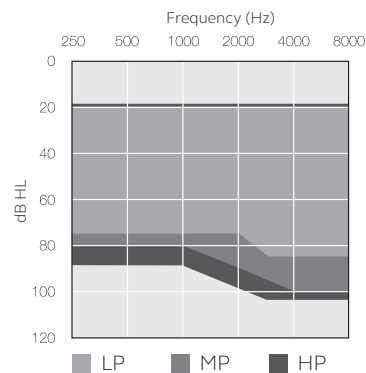

Fitting range

■ LP ■ MP ■ HP

Patents pending.

All specifications are subject to change without notice.

402143000GB-22.12-Rev.B

Worldwide Headquarters
GN ReSound A/S
Lautrupbjerg 7
DK-2750 Ballerup
Denmark
Tel.: +45 4575 1111
resound.com

CVR no. 55082715

United Kingdom
GN Hearing UK Ltd.
Unit 13
Talisman Business Centre
Bicester
Oxon OX26 6HR
Tel.: +44 1869 352800
resound.com

Australia
GN Hearing Australia Pty Ltd
Gate C, 19-25 Khartoum Road
Macquarie Technology Park
Macquarie Park NSW 2113
Tel.: (free) 1800 658 955
resound.com

New Zealand
GN Hearing New Zealand Limited
Ground Floor, North Entrance
4 Fred Thomas Drive
Takapuna, Auckland, 0622
Tel.: (free) 0800 900 126
resound.com

Singapore
GN Hearing Pte. Ltd.
456 Alexandra Road
#22-01
Singapore 119962
Tel.: +65 6320 9388
resound.com